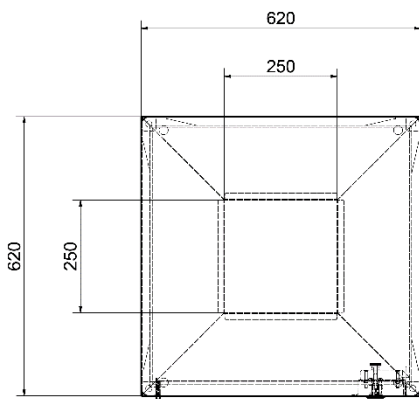

Sydney Trains Bin Enclosure

EM224 series

EMERDYN

02 9534 1314

sales@emerdyn.com.au

EM224STHR

Standard Specifications:

- Capacity: 120 litre
- Body: stainless steel
- Chute: stainless steel
- Fixings: stainless steel hinges & lock
- Fixture: surface
- Hood: option with or without curved hood & pins
- Decals: option Garbage or Recycling decal sets all 4 sides
All stainless steel #4 satin finish, grade 316

Sydney Trains Bin Enclosure

EM224 series

EMERDYN

02 9534 1314

sales@emerdyn.com.au

Dimensions EM224STHG / EM224STHR

Sydney Trains Bin Enclosure

EM224 series

EMERDYN

02 9534 1314

sales@emerdyn.com.au

Dimensions EM224STG / EM224STR