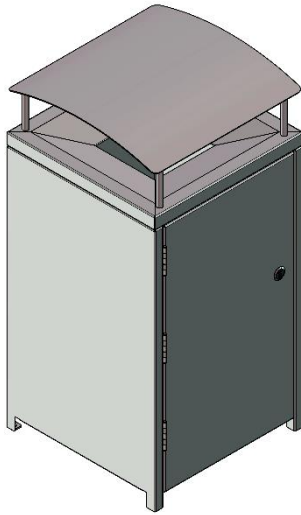

Sydney Trains Bin Enclosure

EM224 series

EMERDYN

02 9534 1314

sales@emerdyn.com.au

EM224STHR

Standard Specifications:

- Capacity: 120 litre
- Body: stainless steel
- Chute: stainless steel
- Fixings: stainless steel hinges & lock
- Fixture: surface
- Hood: option with or without curved hood & pins
- Decals: option Garbage or Recycling decal sets all 4 sides
All stainless steel #4 satin finish, grade 316

Option Codes:

- EM224STG: with Garbage Decals
- EM224STR: with Recycling Decals
- EM224STHG: with Garbage Decals and Hood
- EM224STHR: with Recycling Decals and Hood

EM224STR & EM224STG

EM224STHG or EM224STHR
with no signage

Sydney Trains Bin Enclosure

EM224 series

EMERDYN

02 9534 1314

sales@emerdyn.com.au

Dimensions EM224STHG / EM224STHR

Sydney Trains Bin Enclosure

EM224 series