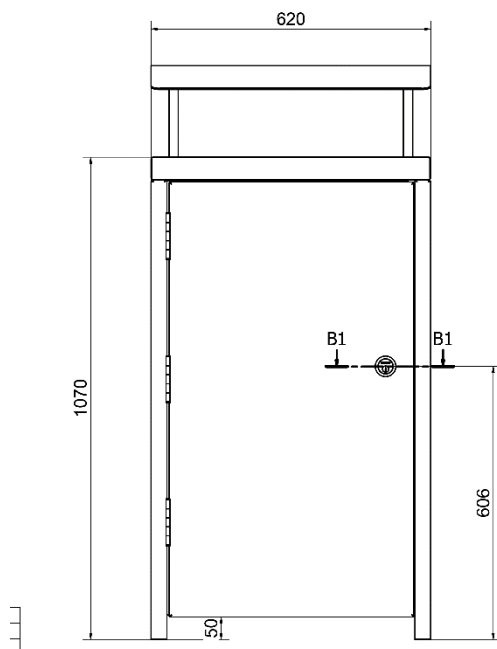

Sydney Trains Bin Enclosure

EM224 series

EMERDYN

02 9534 1314

sales@emerdyn.com.au

EM224STHR

Standard Specifications:

- Capacity: 120 litre
- Body: stainless steel
- Chute: stainless steel
- Fixings: stainless steel hinges & lock
- Fixture: surface
- Hood: option with or without curved hood & pins
- Decals: option Garbage or Recycling decal sets all 4 sides
All stainless steel #4 satin finish, grade 316

Sydney Trains Bin Enclosure

EM224 series

EMERDYN

02 9534 1314

sales@emerdyn.com.au

Dimensions EM224STHG / EM224STHR

Sydney Trains Bin Enclosure

EM224 series

EMERDYN

02 9534 1314

sales@emerdyn.com.au

Dimensions EM224STG / EM224STR