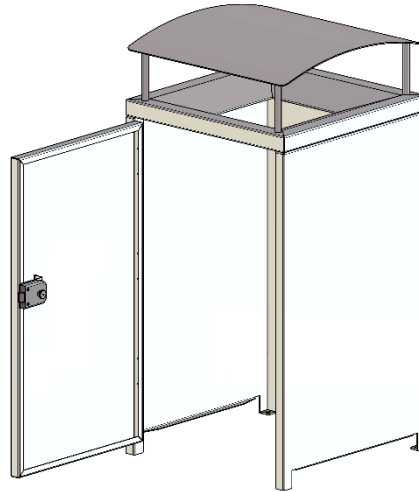

Sydney Trains Bin Enclosure

EM224 series

EMERDYN

02 9534 1314

sales@emerdyn.com.au

EM224STHR

Standard Specifications:

- Capacity: 120 litre
- Body: stainless steel
- Chute: stainless steel
- Fixings: stainless steel hinges & lock
- Fixture: surface
- Hood: option with or without curved hood & pins
- Decals: option Garbage or Recycling decal sets all 4 sides
All stainless steel #4 satin finish, grade 316

Sydney Trains Bin Enclosure

EM224 series

EMERDYN

02 9534 1314

sales@emerdyn.com.au

Dimensions EM224STHG / EM224STHR

Sydney Trains Bin Enclosure

EM224 series