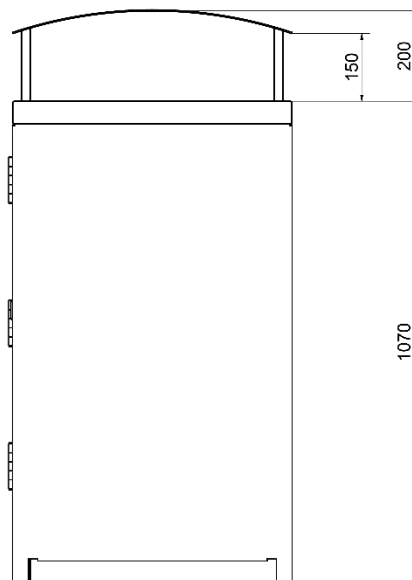

Sydney Trains Bin Enclosure

EM224 series

EMERDYN

02 9534 1314

sales@emerdyn.com.au

EM224STHR

Standard Specifications:

- Capacity: 120 litre
- Body: stainless steel
- Chute: stainless steel
- Fixings: stainless steel hinges & lock
- Fixture: surface
- Hood: option with or without curved hood & pins
- Decals: option Garbage or Recycling decal sets all 4 sides
All stainless steel #4 satin finish, grade 316

Sydney Trains Bin Enclosure

EM224 series

EMERDYN

02 9534 1314

sales@emerdyn.com.au

Dimensions EM224STHG / EM224STHR

Sydney Trains Bin Enclosure

EM224 series

EMERDYN

02 9534 1314

sales@emerdyn.com.au

Dimensions EM224STG / EM224STR